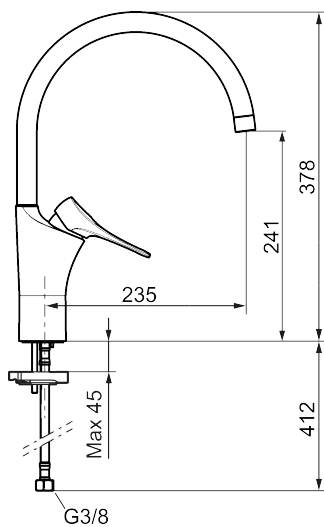

**Article number:** 86000013 **Flow 3 bar:** 6.0 l/m

**Description:** Brushed chrome

### Unique characteristics

Backflow protection unit type 

- Cold Start
- Ceramic cartridge with soft closing function
- Adjustable flow control and temperature limiter
- Eco Flow (energy and water saving aerator)
- Swivel spout, limitation part for 60°, 85°, 110° or 360° included
- Soft PEX® hoses with 3/8" connecting nut (stainless steel braided)
- Lead Free material
- Hole diameter Ø34-37 mm